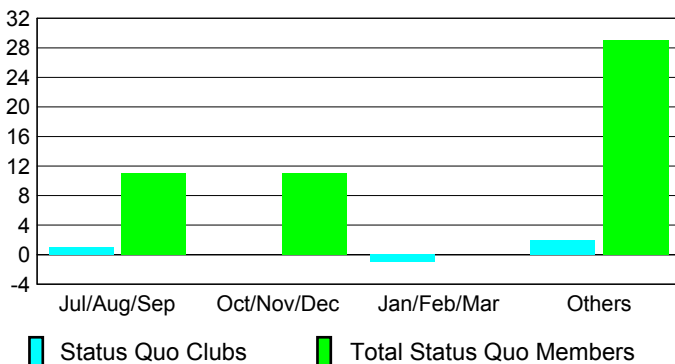

Club Results 2008-2009

Goal, New, Dropped, Gain/Loss

Comparison of Club Gain/Loss

Current Year Compared to the Previous Year

YTD Status Quo Clubs 2008-2009

Status Quo Clubs Compared to Status Quo Members

MEMBERSHIP

Membership Results 2008-2009

Membership 2007-2008

Month	Net Memb Goal	Actual New Memb	Actual Dropped Memb	Gain/Loss of Memb	Gain/Loss of Memb
Jul/Aug/Sep	30	31	-45	-14	3
Oct/Nov/Dec	30	84	-48	36	20
Jan/Feb/Mar	30	27	-21	6	20
Apr/May/June	30	121	-96	25	-45
Totals	120	263	-210	53	-2