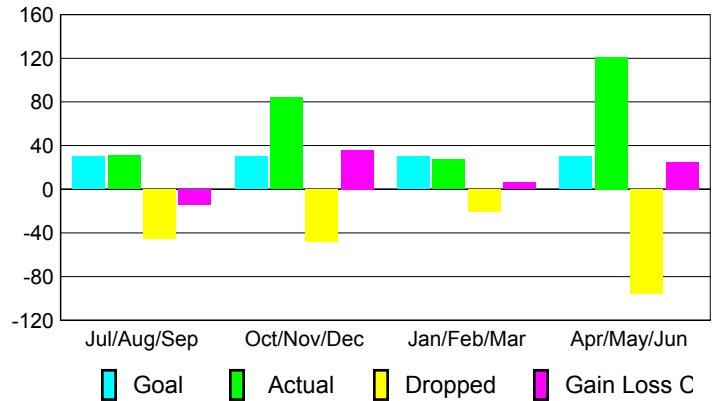

Membership Results 2008-2009

Goal, New, Dropped, Gain/Loss

Comparison of Membership Gain/Loss

Current Year Compared to the Previous Year