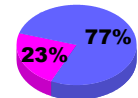

Membership Results 2008-2009

Membership 2007-2008

Month	Net Memb Goal	Actual New Memb	Actual Dropped Memb	Gain/Loss of Memb	Gain/Loss of Memb
Jul/Aug/Sep	30	31	-45	-14	3
Oct/Nov/Dec	30	84	-48	36	20
Jan/Feb/Mar	30	27	-21	6	20
Apr/May/June	30	121	-96	25	-45
Totals	120	263	-210	53	-2

Membership Results 2008-2009

Goal, New, Dropped, Gain/Loss

Comparison of Membership Gain/Loss

Current Year Compared to the Previous Year

Gender Comparison 2008-2009

Jul/Aug/Sep

Oct/Nov/Dec

Jan/Feb/Mar

Apr/May/June

Male

Female