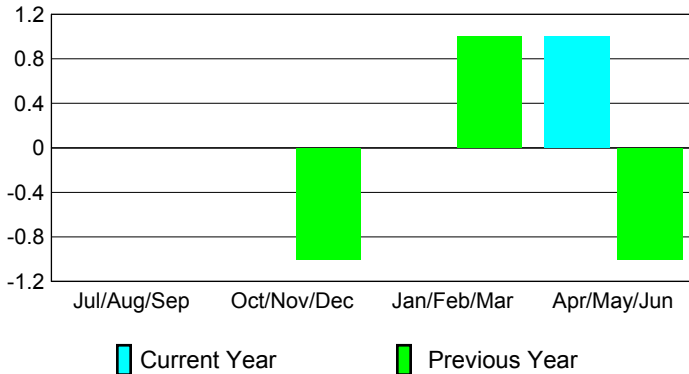

2008-2009 GMT Quarterly Report for District (or Undistricted) District LC 11

GMT: Mr. Edison Karnopp

Location: BRAZIL

GMT CA: 3

CLUBS

Club Results 2008-2009

Clubs 2007-2008

Month	New Club Goal	Actual New Clubs	Actual Dropped Clubs	Gain/Loss of Clubs	Gain/Loss of Clubs
Jul/Aug/Sep	2	0	0	0	0
Oct/Nov/Dec	4	0	0	0	-1
Jan/Feb/Mar	0	0	0	0	1
Apr/May/June	0	2	-1	1	-1
Totals	6	2	-1	1	-1

Club Results 2008-2009

Goal, New, Dropped, Gain/Loss

Comparison of Club Gain/Loss

Current Year Compared to the Previous Year

YTD Status Quo Clubs 2008-2009

Status Quo Clubs Compared to Status Quo Members

MEMBERSHIP