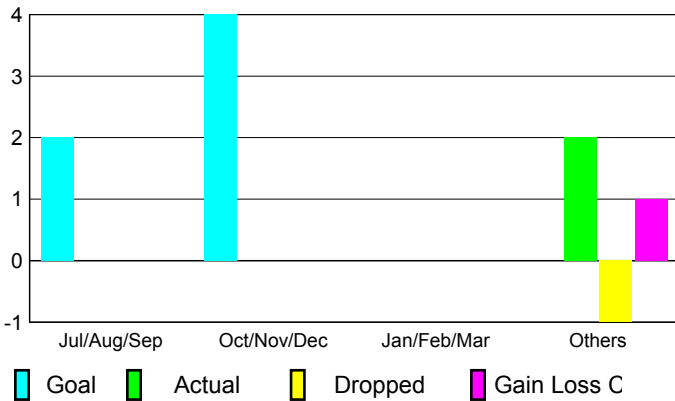

2008-2009 GMT Quarterly Report for District (or Undistricted) District LC 11

GMT: Mr. Edison Karnopp

Location: BRAZIL

GMT CA: 3

CLUBS

Club Results 2008-2009

Clubs 2007-2008

Month	New Club Goal	Actual New Clubs	Actual Dropped Clubs	Gain/Loss of Clubs	Gain/Loss of Clubs
Jul/Aug/Sep	2	0	0	0	0
Oct/Nov/Dec	4	0	0	0	-1
Jan/Feb/Mar	0	0	0	0	1
Apr/May/June	0	2	-1	1	-1
Totals	6	2	-1	1	-1

Club Results 2008-2009

Goal, New, Dropped, Gain/Loss

Comparison of Club Gain/Loss

Current Year Compared to the Previous Year

YTD Status Quo Clubs 2008-2009

Status Quo Clubs Compared to Status Quo Members

MEMBERSHIP

Membership Results 2008-2009

Membership 2007-2008

Month	Net Memb Goal	Actual New Memb	Actual Dropped Memb	Gain/Loss of Memb	Gain/Loss of Memb
Jul/Aug/Sep	30	31	-45	-14	3
Oct/Nov/Dec	30	84	-48	36	20
Jan/Feb/Mar	30	27	-21	6	20
Apr/May/June	30	121	-96	25	-45
Totals	120	263	-210	53	-2