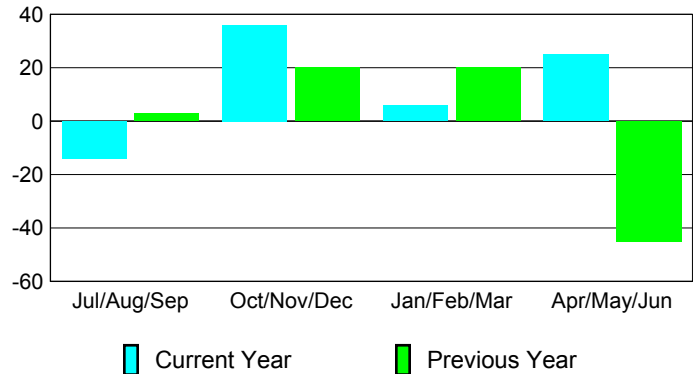

Membership Results 2008-2009

Membership 2007-2008

Month	Net Memb Goal	Actual New Memb	Actual Dropped Memb	Gain/Loss of Memb	Gain/Loss of Memb
Jul/Aug/Sep	30	31	-45	-14	3
Oct/Nov/Dec	30	84	-48	36	20
Jan/Feb/Mar	30	27	-21	6	20
Apr/May/June	30	121	-96	25	-45
Totals	120	263	-210	53	-2

Membership Results 2008-2009

Goal, New, Dropped, Gain/Loss

Comparison of Membership Gain/Loss

Current Year Compared to the Previous Year

Gender Comparison 2008-2009

Jul/Aug/Sep

Oct/Nov/Dec

Jan/Feb/Mar

Apr/May/June

Male

Female